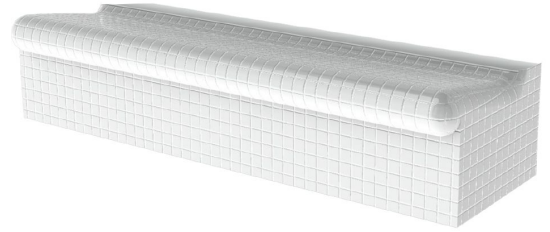

Basic bench, without backrest

SMBB3

Harvia spa benches are designed for optimal relaxation. The comfortable seat creates an experience that pleases your entire body. Thanks to their resistance to water and high-quality materials, Basic benches can be used all year round indoors at spas and wellness centres, as well as outdoors in gardens, on terraces, at pools etc. Harvia spa modules can also be customized to nearly any shape and size as per customer needs and requirements. Delivery content includes only spa module elements. Inner and outer tiles, door or other features are not included.

Key Features

- Suitable for indoor as well as outdoor use
- Customize the look and feel of the Bench as per your liking
- Support for built-in heating for additional comfort
- Durable, yet light construction

Product Specifications

Construction materials:

Extruded Polystyrene (XPS), covered with fiber mesh and elastic mortar

Optional features:

Integrated electric or water heating for steam room benches

Delivery Package Content